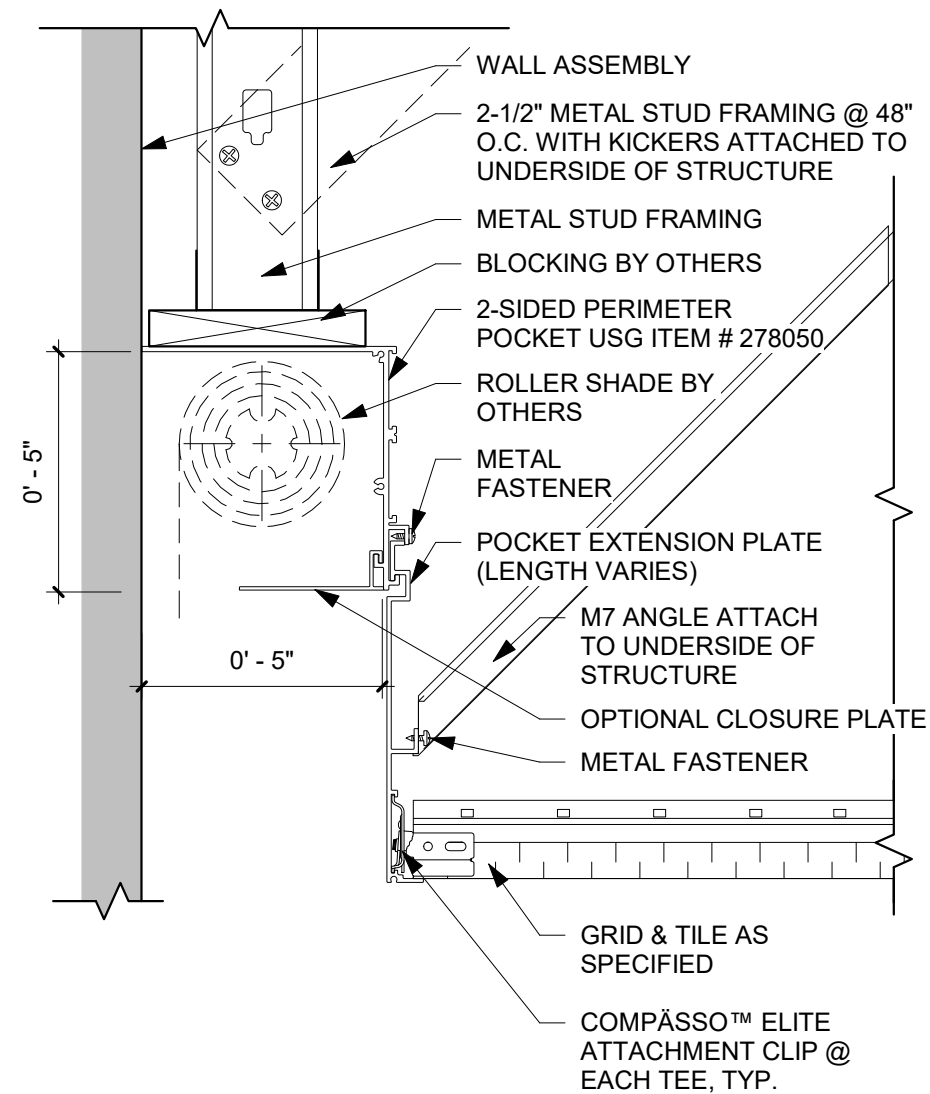

ACOUSTICAL FLANGE / INTEGRAL FRAMING CHANNEL
 ① 2-SIDED CURTAIN POCKET DETAIL
 3" = 1'-0"

ACOUSTICAL FLANGE / INTEGRAL FRAMING CHANNEL
 ② 2-SIDED CURTAIN POCKET DETAIL
 3" = 1'-0"

1 ACOUSTICAL FLANGE / INTEGRAL FRAMING CHANNEL
2-SIDED CURTAIN POCKET DETAIL
3" = 1'-0"

2 ACOUSTICAL FLANGE / INTEGRAL FRAMING CHANNEL
2-SIDED CURTAIN POCKET DETAIL
3" = 1'-0"

CONNECTOR FLANGE

① 2-SIDED CURTAIN POCKET DETAIL
3" = 1'-0"

ACCOUSTICAL FLANGE / INTEGRAL FRAMING CHANNEL
 ① 3-SIDED CURTAIN POCKET DETAIL
 3" = 1'-0"

ACCOUSTICAL FLANGE / INTEGRAL FRAMING CHANNEL
 ② 3-SIDED CURTAIN POCKET DETAIL
 3" = 1'-0"

1 ACOUSTICAL FLANGE / INTEGRAL FRAMING CHANNEL
 3-SIDED CURTAIN POCKET DETAIL
 3" = 1'-0"

2 ACOUSTICAL FLANGE / INTEGRAL FRAMING CHANNEL
 3-SIDED CURTAIN POCKET DETAIL
 3" = 1'-0"