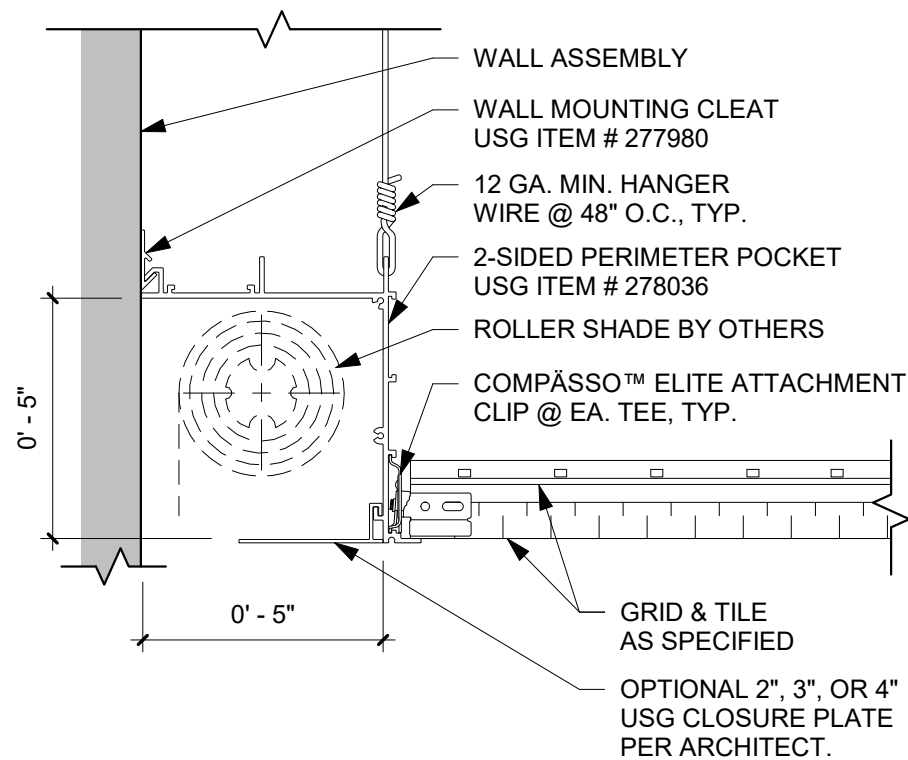

ACOUSTICAL FLANGE / INTEGRAL FRAMING CHANNEL
 ① 2-SIDED CURTAIN POCKET DETAIL
 3" = 1'-0"

ACOUSTICAL FLANGE / INTEGRAL FRAMING CHANNEL
 ② 2-SIDED CURTAIN POCKET DETAIL
 3" = 1'-0"

1 ACOUSTICAL FLANGE / INTEGRAL FRAMING CHANNEL
2-SIDED CURTAIN POCKET DETAIL
3" = 1'-0"

2 ACOUSTICAL FLANGE / INTEGRAL FRAMING CHANNEL
2-SIDED CURTAIN POCKET DETAIL
3" = 1'-0"

CONNECTOR FLANGE

① 2-SIDED CURTAIN POCKET DETAIL
3" = 1'-0"

ACCOUSTICAL FLANGE / INTEGRAL FRAMING CHANNEL
 ① 3-SIDED CURTAIN POCKET DETAIL
 3" = 1'-0"

ACCOUSTICAL FLANGE / INTEGRAL FRAMING CHANNEL
 ② 3-SIDED CURTAIN POCKET DETAIL
 3" = 1'-0"

1 ACOUSTICAL FLANGE / INTEGRAL FRAMING CHANNEL
 3-SIDED CURTAIN POCKET DETAIL
 3" = 1'-0"

2 ACOUSTICAL FLANGE / INTEGRAL FRAMING CHANNEL
 3-SIDED CURTAIN POCKET DETAIL
 3" = 1'-0"