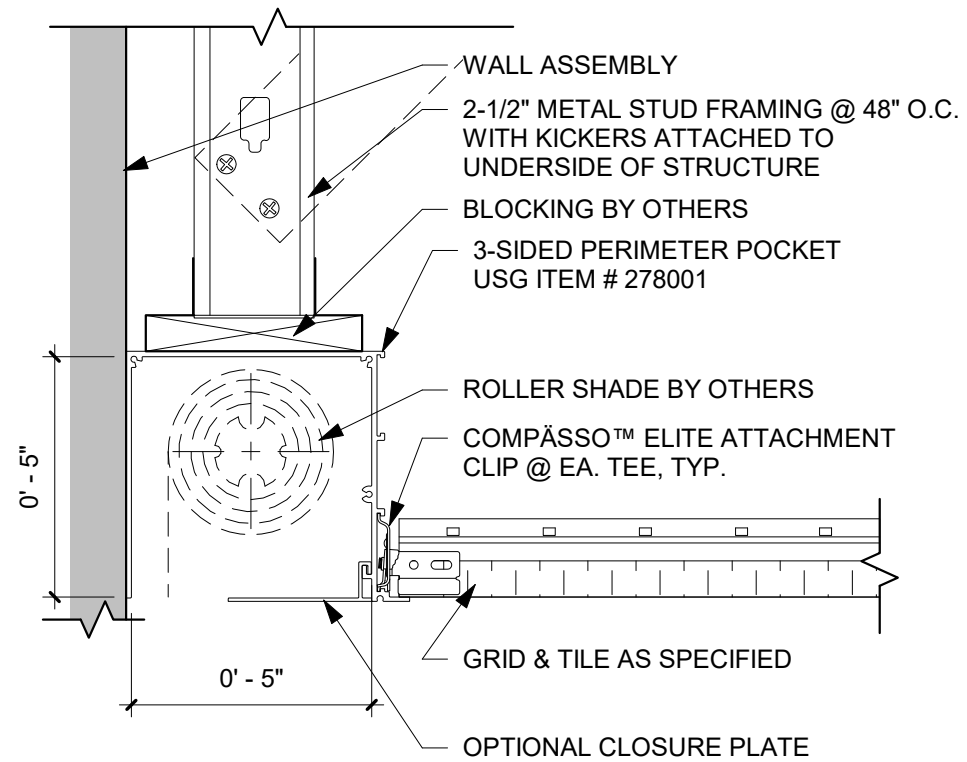

2 ACOUSTICAL FLANGE / INTEGRAL FRAMING CHANNEL
2-SIDED CURTAIN POCKET DETAIL
3" = 1'-0"

CONNECTOR FLANGE

① 2-SIDED CURTAIN POCKET DETAIL
3" = 1'-0"

ACCOUSTICAL FLANGE / INTEGRAL FRAMING CHANNEL
 ① 3-SIDED CURTAIN POCKET DETAIL
 3" = 1'-0"

ACCOUSTICAL FLANGE / INTEGRAL FRAMING CHANNEL
 ② 3-SIDED CURTAIN POCKET DETAIL
 3" = 1'-0"

1 ACOUSTICAL FLANGE / INTEGRAL FRAMING CHANNEL
 3-SIDED CURTAIN POCKET DETAIL
 3" = 1'-0"

2 ACOUSTICAL FLANGE / INTEGRAL FRAMING CHANNEL
 3-SIDED CURTAIN POCKET DETAIL
 3" = 1'-0"