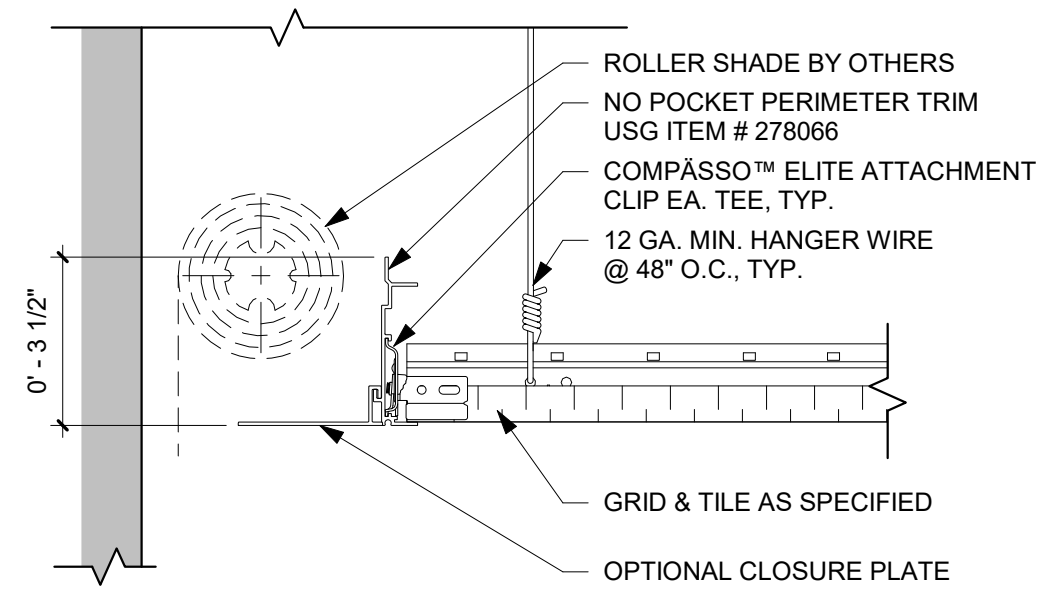

DRYWALL FLANGE / INTEGRAL FRAMING CHANNEL

① 3-SIDED CURTAIN POCKET DETAIL
3" = 1'-0"

DRYWALL FLANGE / INTEGRAL FRAMING CHANNEL

② 3-SIDED CURTAIN POCKET DETAIL
3" = 1'-0"

DRYWALL FLANGE

① 3-SIDED CURTAIN POCKET DETAIL
3" = 1'-0"