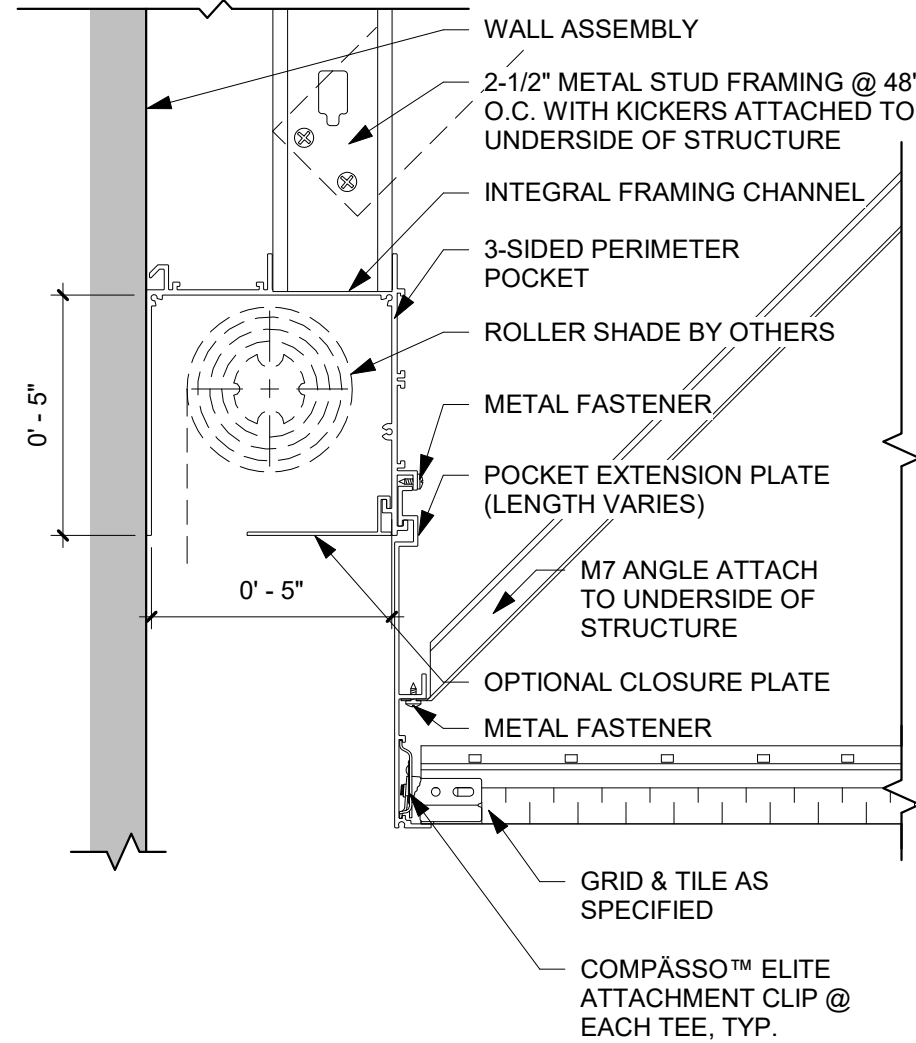

ACOUSTICAL FLANGE / INTEGRAL FRAMING CHANNEL
 ① 2-SIDED CURTAIN POCKET DETAIL
 3" = 1'-0"

ACOUSTICAL FLANGE / INTEGRAL FRAMING CHANNEL
 ② 2-SIDED CURTAIN POCKET DETAIL
 3" = 1'-0"

1 ACOUSTICAL FLANGE / INTEGRAL FRAMING CHANNEL
2-SIDED CURTAIN POCKET DETAIL
3" = 1'-0"

2 ACOUSTICAL FLANGE / INTEGRAL FRAMING CHANNEL
2-SIDED CURTAIN POCKET DETAIL
3" = 1'-0"

CONNECTOR FLANGE

① 2-SIDED CURTAIN POCKET DETAIL
3" = 1'-0"

ACCOUSTICAL FLANGE / INTEGRAL FRAMING CHANNEL
 ① 3-SIDED CURTAIN POCKET DETAIL
 3" = 1'-0"

ACCOUSTICAL FLANGE / INTEGRAL FRAMING CHANNEL
 ② 3-SIDED CURTAIN POCKET DETAIL
 3" = 1'-0"

1 ACOUSTICAL FLANGE / INTEGRAL FRAMING CHANNEL
 3-SIDED CURTAIN POCKET DETAIL
 3" = 1'-0"

2 ACOUSTICAL FLANGE / INTEGRAL FRAMING CHANNEL
 3-SIDED CURTAIN POCKET DETAIL
 3" = 1'-0"