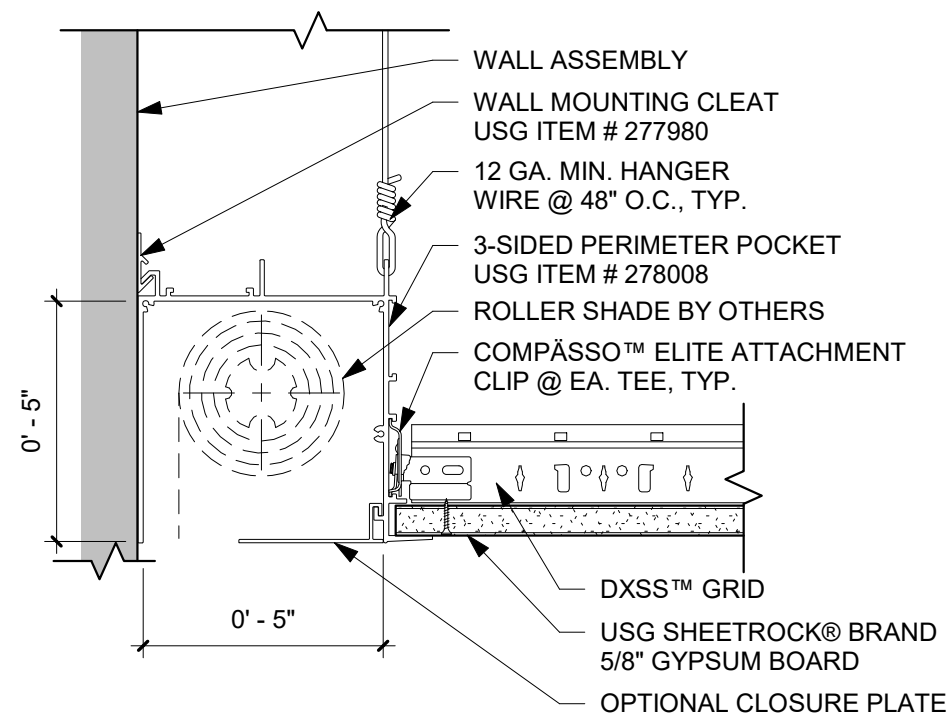

ACCOUSTICAL FLANGE / INTEGRAL FRAMING CHANNEL
 ② 3-SIDED CURTAIN POCKET DETAIL
 3" = 1'-0"

1 ACOUSTICAL FLANGE / INTEGRAL FRAMING CHANNEL
 3-SIDED CURTAIN POCKET DETAIL
 3" = 1'-0"

2 ACOUSTICAL FLANGE / INTEGRAL FRAMING CHANNEL
 3-SIDED CURTAIN POCKET DETAIL
 3" = 1'-0"

ACOUSTICAL FLANGE

① 3-SIDED CURTAIN POCKET DETAIL
3" = 1'-0"

ACOUSTICAL FLANGE / METAL FRAMING

① 3-SIDED CURTAIN POCKET DETAIL
3" = 1'-0"

DRYWALL FLANGE / METAL FRAMING

① 3-SIDED CURTAIN POCKET DETAIL
3" = 1'-0"

DRYWALL FLANGE / INTEGRAL FRAMING CHANNEL

① 3-SIDED CURTAIN POCKET DETAIL
3" = 1'-0"

DRYWALL FLANGE / INTEGRAL FRAMING CHANNEL

② 3-SIDED CURTAIN POCKET DETAIL
3" = 1'-0"

DRYWALL FLANGE

① 3-SIDED CURTAIN POCKET DETAIL
3" = 1'-0"