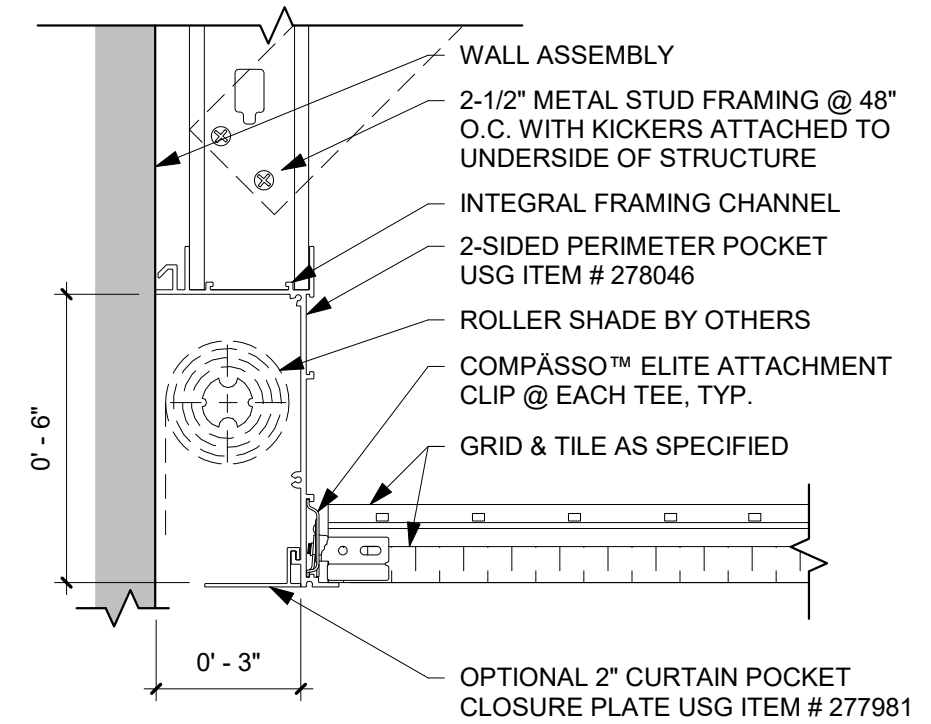

ACOUSTICAL FLANGE / INTEGRAL FRAMING CHANNEL
 ① 2-SIDED CURTAIN POCKET DETAIL
 3" = 1'-0"

ACOUSTICAL FLANGE / INTEGRAL FRAMING CHANNEL
 ② 2-SIDED CURTAIN POCKET DETAIL
 3" = 1'-0"

1 ACOUSTICAL FLANGE / INTEGRAL FRAMING CHANNEL
2-SIDED CURTAIN POCKET DETAIL
3" = 1'-0"

2 ACOUSTICAL FLANGE / INTEGRAL FRAMING CHANNEL
2-SIDED CURTAIN POCKET DETAIL
3" = 1'-0"

CONNECTOR FLANGE

① 2-SIDED CURTAIN POCKET DETAIL
3" = 1'-0"

ACCOUSTICAL FLANGE / INTEGRAL FRAMING CHANNEL
 ① 3-SIDED CURTAIN POCKET DETAIL
 3" = 1'-0"

ACCOUSTICAL FLANGE / INTEGRAL FRAMING CHANNEL
 ② 3-SIDED CURTAIN POCKET DETAIL
 3" = 1'-0"

1 ACOUSTICAL FLANGE / INTEGRAL FRAMING CHANNEL
 3-SIDED CURTAIN POCKET DETAIL
 3" = 1'-0"

2 ACOUSTICAL FLANGE / INTEGRAL FRAMING CHANNEL
 3-SIDED CURTAIN POCKET DETAIL
 3" = 1'-0"