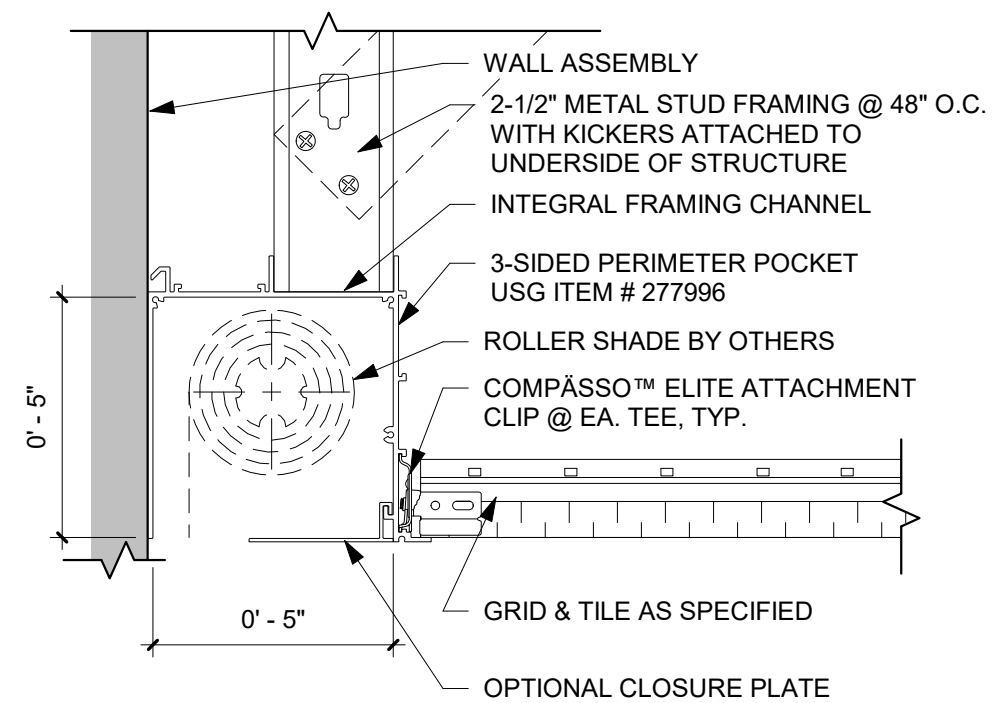

ACOUSTICAL FLANGE / INTEGRAL FRAMING CHANNEL
 ① 2-SIDED CURTAIN POCKET DETAIL
 3" = 1'-0"

ACOUSTICAL FLANGE / INTEGRAL FRAMING CHANNEL
 ② 2-SIDED CURTAIN POCKET DETAIL
 3" = 1'-0"

1 ACOUSTICAL FLANGE / INTEGRAL FRAMING CHANNEL
2-SIDED CURTAIN POCKET DETAIL
3" = 1'-0"

2 ACOUSTICAL FLANGE / INTEGRAL FRAMING CHANNEL
2-SIDED CURTAIN POCKET DETAIL
3" = 1'-0"

CONNECTOR FLANGE

① 2-SIDED CURTAIN POCKET DETAIL
3" = 1'-0"

ACCOUSTICAL FLANGE / INTEGRAL FRAMING CHANNEL
 ① 3-SIDED CURTAIN POCKET DETAIL
 3" = 1'-0"

ACCOUSTICAL FLANGE / INTEGRAL FRAMING CHANNEL
 ② 3-SIDED CURTAIN POCKET DETAIL
 3" = 1'-0"

1 ACOUSTICAL FLANGE / INTEGRAL FRAMING CHANNEL
 3-SIDED CURTAIN POCKET DETAIL
 3" = 1'-0"

2 ACOUSTICAL FLANGE / INTEGRAL FRAMING CHANNEL
 3-SIDED CURTAIN POCKET DETAIL
 3" = 1'-0"