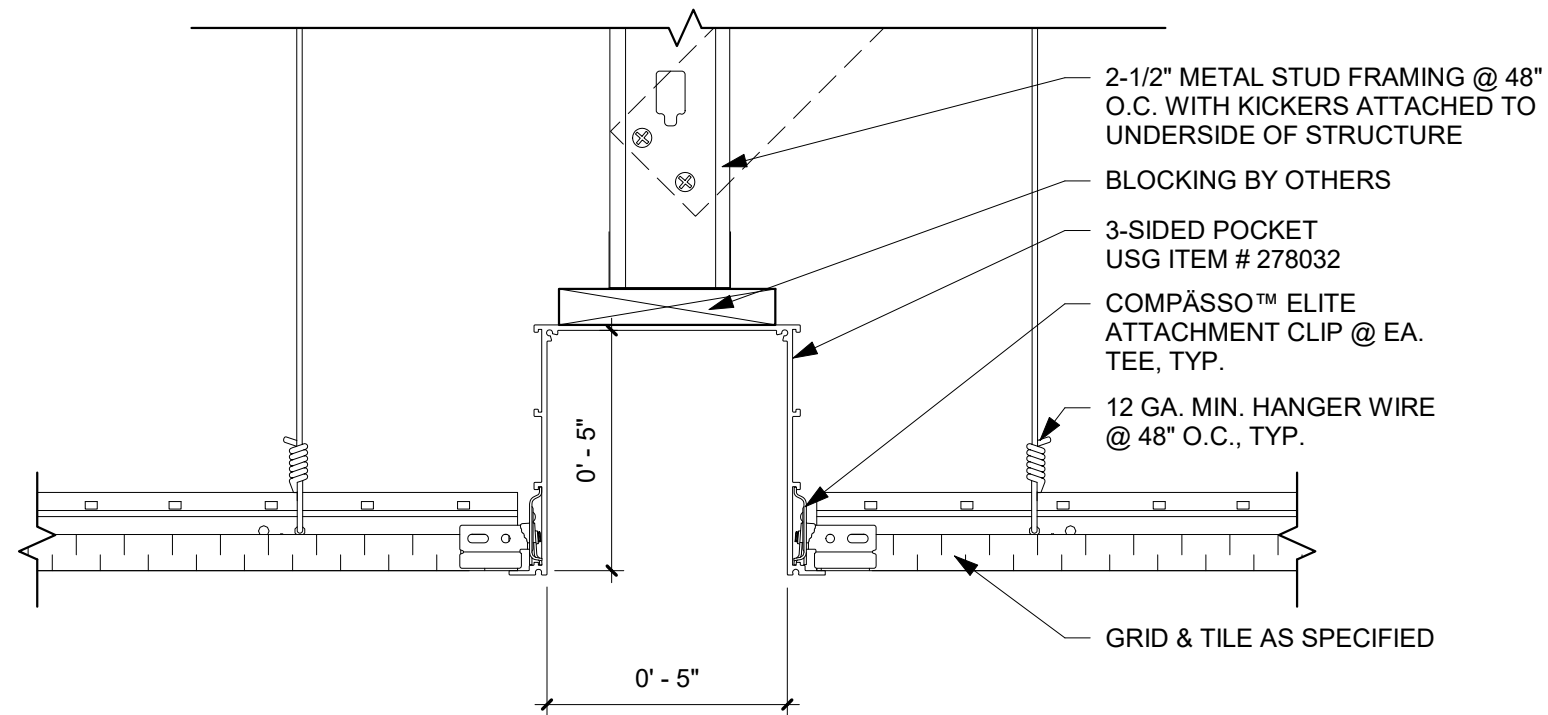

ACOUSTICAL FLANGE / METAL FRAMING

① 3-SIDED CURTAIN POCKET DETAIL
3" = 1'-0"