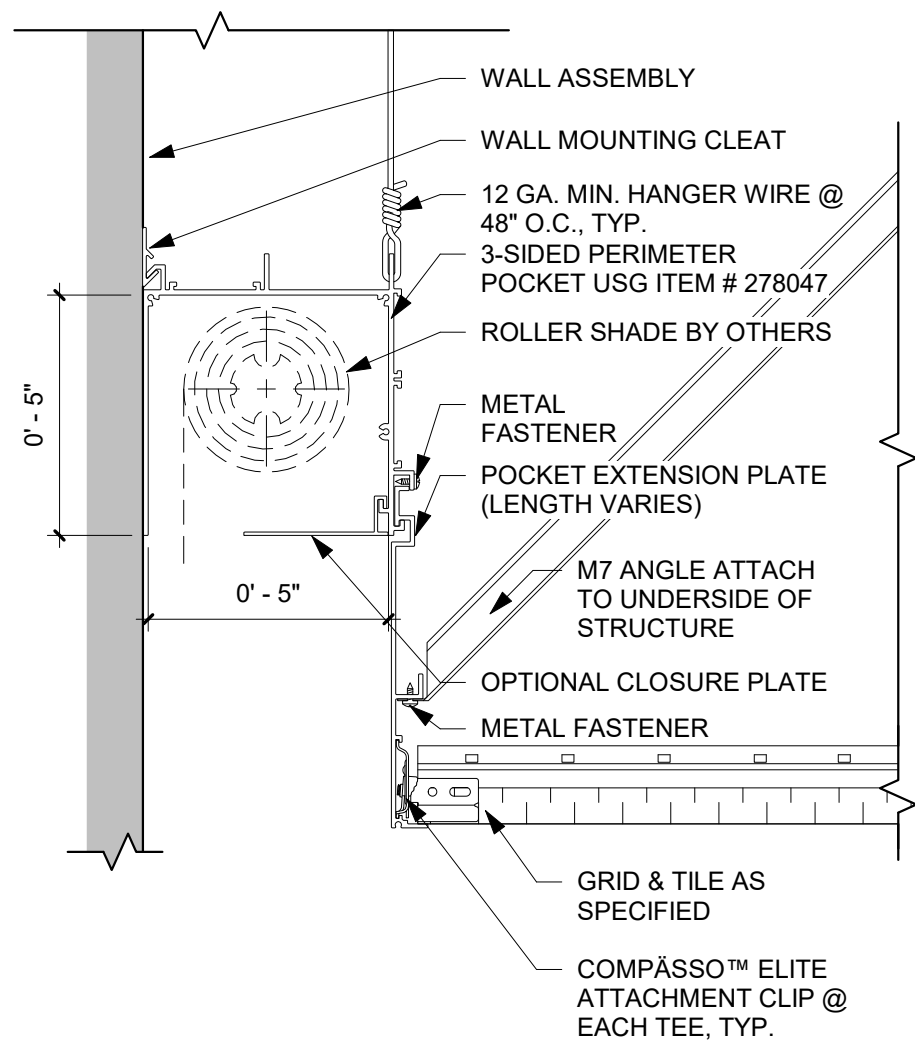

ACOUSTICAL FLANGE / INTEGRAL FRAMING CHANNEL
 ① 2-SIDED CURTAIN POCKET DETAIL
 3" = 1'-0"

ACOUSTICAL FLANGE / INTEGRAL FRAMING CHANNEL
 ② 2-SIDED CURTAIN POCKET DETAIL
 3" = 1'-0"

1 ACOUSTICAL FLANGE / INTEGRAL FRAMING CHANNEL
2-SIDED CURTAIN POCKET DETAIL
3" = 1'-0"

2 ACOUSTICAL FLANGE / INTEGRAL FRAMING CHANNEL
2-SIDED CURTAIN POCKET DETAIL
3" = 1'-0"

CONNECTOR FLANGE

① 2-SIDED CURTAIN POCKET DETAIL
3" = 1'-0"

ACCOUSTICAL FLANGE / INTEGRAL FRAMING CHANNEL
 ① 3-SIDED CURTAIN POCKET DETAIL
 3" = 1'-0"

ACCOUSTICAL FLANGE / INTEGRAL FRAMING CHANNEL
 ② 3-SIDED CURTAIN POCKET DETAIL
 3" = 1'-0"

1 ACOUSTICAL FLANGE / INTEGRAL FRAMING CHANNEL
 3-SIDED CURTAIN POCKET DETAIL
 3" = 1'-0"

2 ACOUSTICAL FLANGE / INTEGRAL FRAMING CHANNEL
 3-SIDED CURTAIN POCKET DETAIL
 3" = 1'-0"