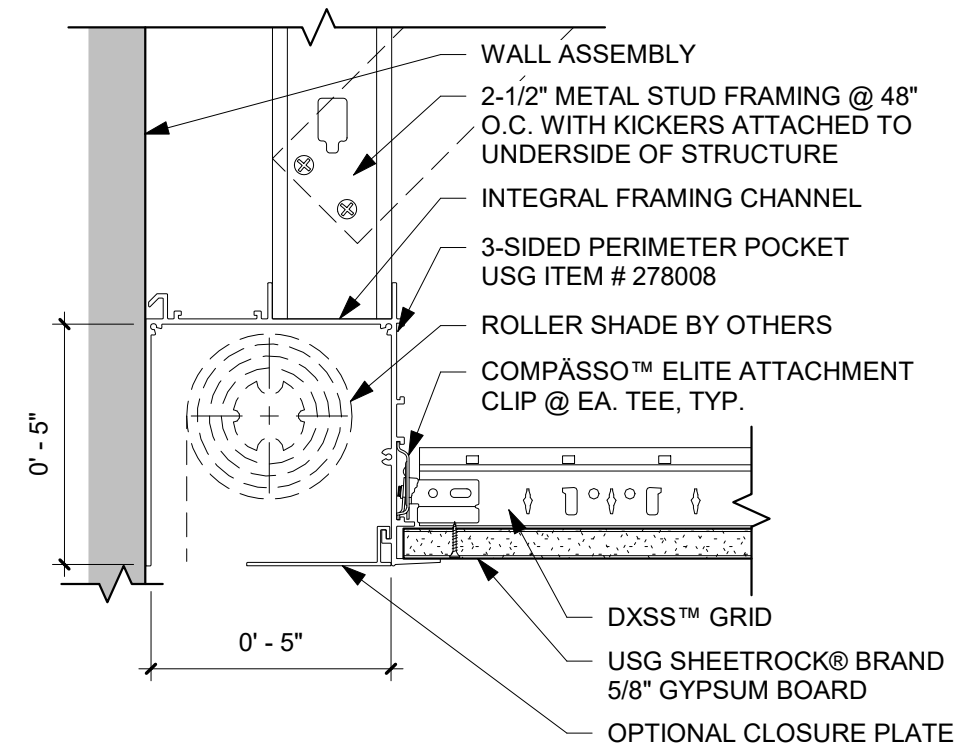

ACCOUSTICAL FLANGE / INTEGRAL FRAMING CHANNEL
 ② 3-SIDED CURTAIN POCKET DETAIL
 3" = 1'-0"

1 ACOUSTICAL FLANGE / INTEGRAL FRAMING CHANNEL
 3-SIDED CURTAIN POCKET DETAIL
 3" = 1'-0"

2 ACOUSTICAL FLANGE / INTEGRAL FRAMING CHANNEL
 3-SIDED CURTAIN POCKET DETAIL
 3" = 1'-0"

ACOUSTICAL FLANGE

① 3-SIDED CURTAIN POCKET DETAIL
3" = 1'-0"

ACOUSTICAL FLANGE / METAL FRAMING

① 3-SIDED CURTAIN POCKET DETAIL
3" = 1'-0"

DRYWALL FLANGE / METAL FRAMING

① 3-SIDED CURTAIN POCKET DETAIL
3" = 1'-0"

DRYWALL FLANGE / INTEGRAL FRAMING CHANNEL

① 3-SIDED CURTAIN POCKET DETAIL
3" = 1'-0"

DRYWALL FLANGE / INTEGRAL FRAMING CHANNEL

② 3-SIDED CURTAIN POCKET DETAIL
3" = 1'-0"

DRYWALL FLANGE

① 3-SIDED CURTAIN POCKET DETAIL
3" = 1'-0"