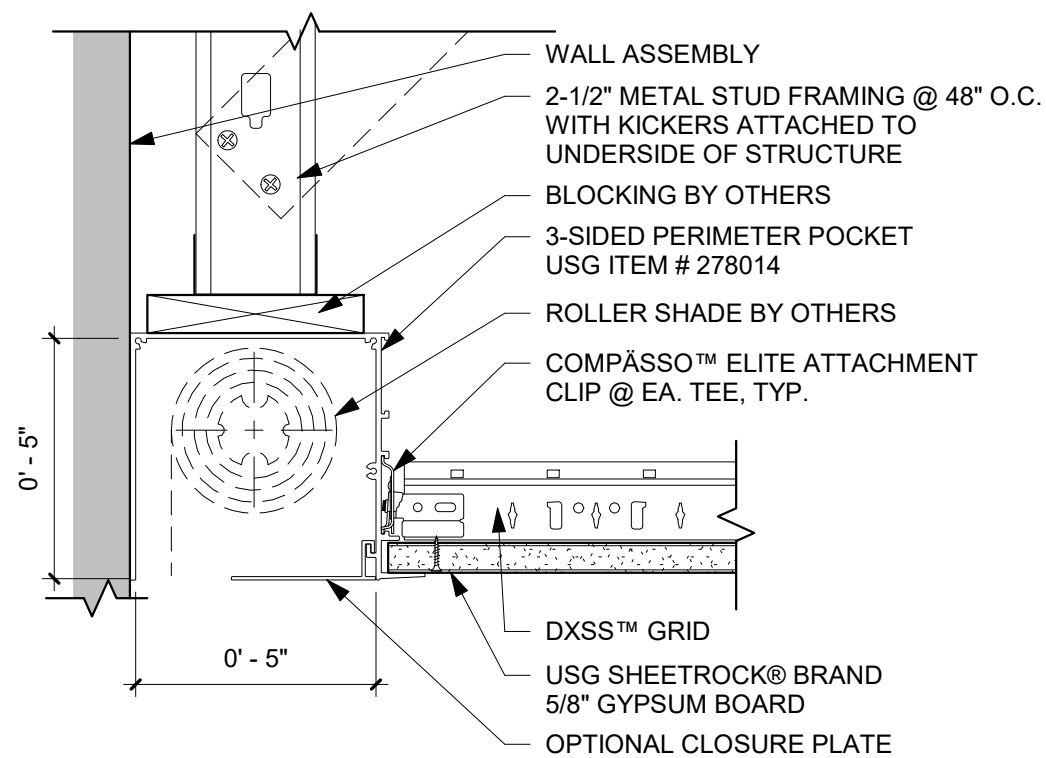

ACCOUSTICAL FLANGE / INTEGRAL FRAMING CHANNEL
 ② 3-SIDED CURTAIN POCKET DETAIL
 3" = 1'-0"

1 ACOUSTICAL FLANGE / INTEGRAL FRAMING CHANNEL
 3-SIDED CURTAIN POCKET DETAIL
 3" = 1'-0"

2 ACOUSTICAL FLANGE / INTEGRAL FRAMING CHANNEL
 3-SIDED CURTAIN POCKET DETAIL
 3" = 1'-0"

ACOUSTICAL FLANGE

① 3-SIDED CURTAIN POCKET DETAIL
3" = 1'-0"

ACOUSTICAL FLANGE / METAL FRAMING

① 3-SIDED CURTAIN POCKET DETAIL
3" = 1'-0"

DRYWALL FLANGE / METAL FRAMING

① 3-SIDED CURTAIN POCKET DETAIL
3" = 1'-0"

DRYWALL FLANGE / INTEGRAL FRAMING CHANNEL

① 3-SIDED CURTAIN POCKET DETAIL
3" = 1'-0"

DRYWALL FLANGE / INTEGRAL FRAMING CHANNEL

② 3-SIDED CURTAIN POCKET DETAIL
3" = 1'-0"

DRYWALL FLANGE

① 3-SIDED CURTAIN POCKET DETAIL
3" = 1'-0"