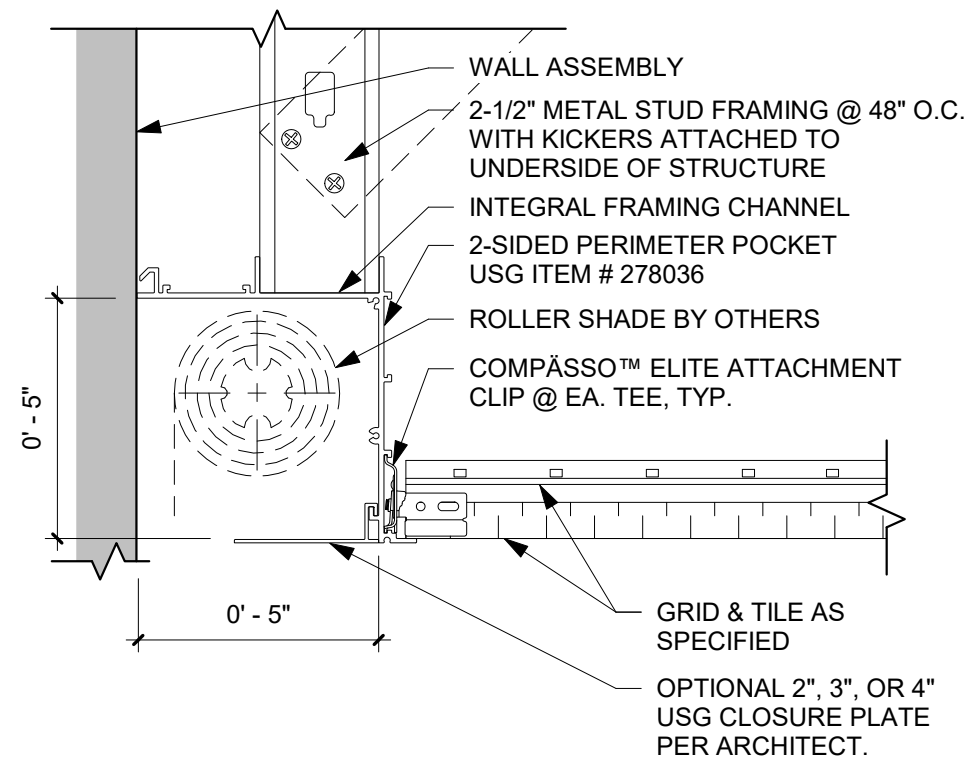

ACOUSTICAL FLANGE / INTEGRAL FRAMING CHANNEL
 ① 2-SIDED CURTAIN POCKET DETAIL
 3" = 1'-0"

ACOUSTICAL FLANGE / INTEGRAL FRAMING CHANNEL
 ② 2-SIDED CURTAIN POCKET DETAIL
 3" = 1'-0"

1 ACOUSTICAL FLANGE / INTEGRAL FRAMING CHANNEL
2-SIDED CURTAIN POCKET DETAIL
3" = 1'-0"

2 ACOUSTICAL FLANGE / INTEGRAL FRAMING CHANNEL
2-SIDED CURTAIN POCKET DETAIL
3" = 1'-0"

CONNECTOR FLANGE

① 2-SIDED CURTAIN POCKET DETAIL
3" = 1'-0"

ACCOUSTICAL FLANGE / INTEGRAL FRAMING CHANNEL
 ① 3-SIDED CURTAIN POCKET DETAIL
 3" = 1'-0"

ACCOUSTICAL FLANGE / INTEGRAL FRAMING CHANNEL
 ② 3-SIDED CURTAIN POCKET DETAIL
 3" = 1'-0"

1 ACOUSTICAL FLANGE / INTEGRAL FRAMING CHANNEL
 3-SIDED CURTAIN POCKET DETAIL
 3" = 1'-0"

2 ACOUSTICAL FLANGE / INTEGRAL FRAMING CHANNEL
 3-SIDED CURTAIN POCKET DETAIL
 3" = 1'-0"