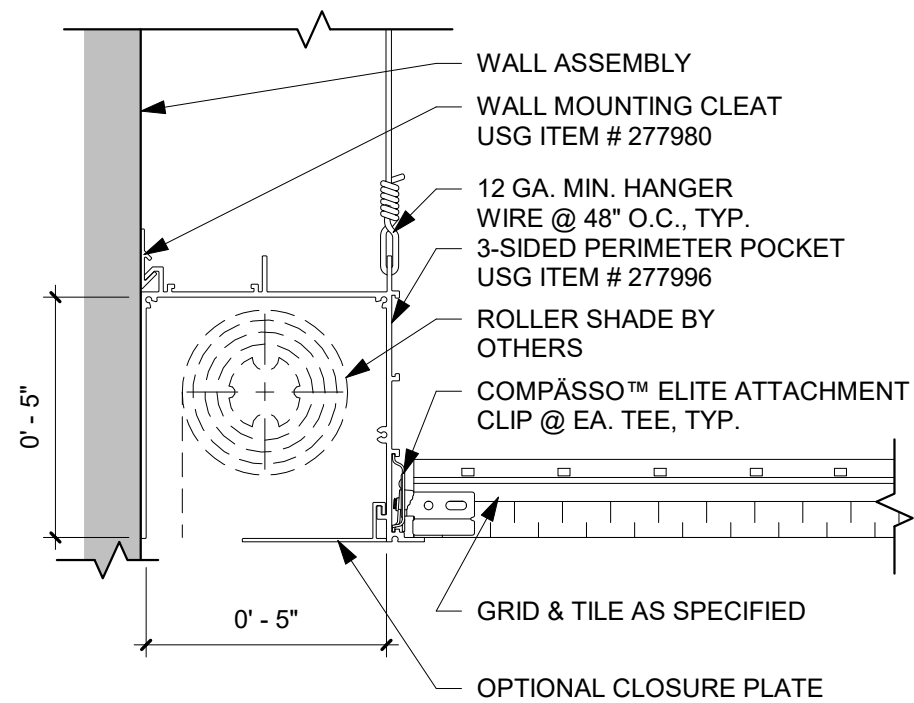

2 ACOUSTICAL FLANGE / INTEGRAL FRAMING CHANNEL
2-SIDED CURTAIN POCKET DETAIL
3" = 1'-0"

CONNECTOR FLANGE

① 2-SIDED CURTAIN POCKET DETAIL
3" = 1'-0"

ACCOUSTICAL FLANGE / INTEGRAL FRAMING CHANNEL
 ① 3-SIDED CURTAIN POCKET DETAIL
 3" = 1'-0"

ACCOUSTICAL FLANGE / INTEGRAL FRAMING CHANNEL
 ② 3-SIDED CURTAIN POCKET DETAIL
 3" = 1'-0"

1 ACOUSTICAL FLANGE / INTEGRAL FRAMING CHANNEL
 3-SIDED CURTAIN POCKET DETAIL
 3" = 1'-0"

2 ACOUSTICAL FLANGE / INTEGRAL FRAMING CHANNEL
 3-SIDED CURTAIN POCKET DETAIL
 3" = 1'-0"