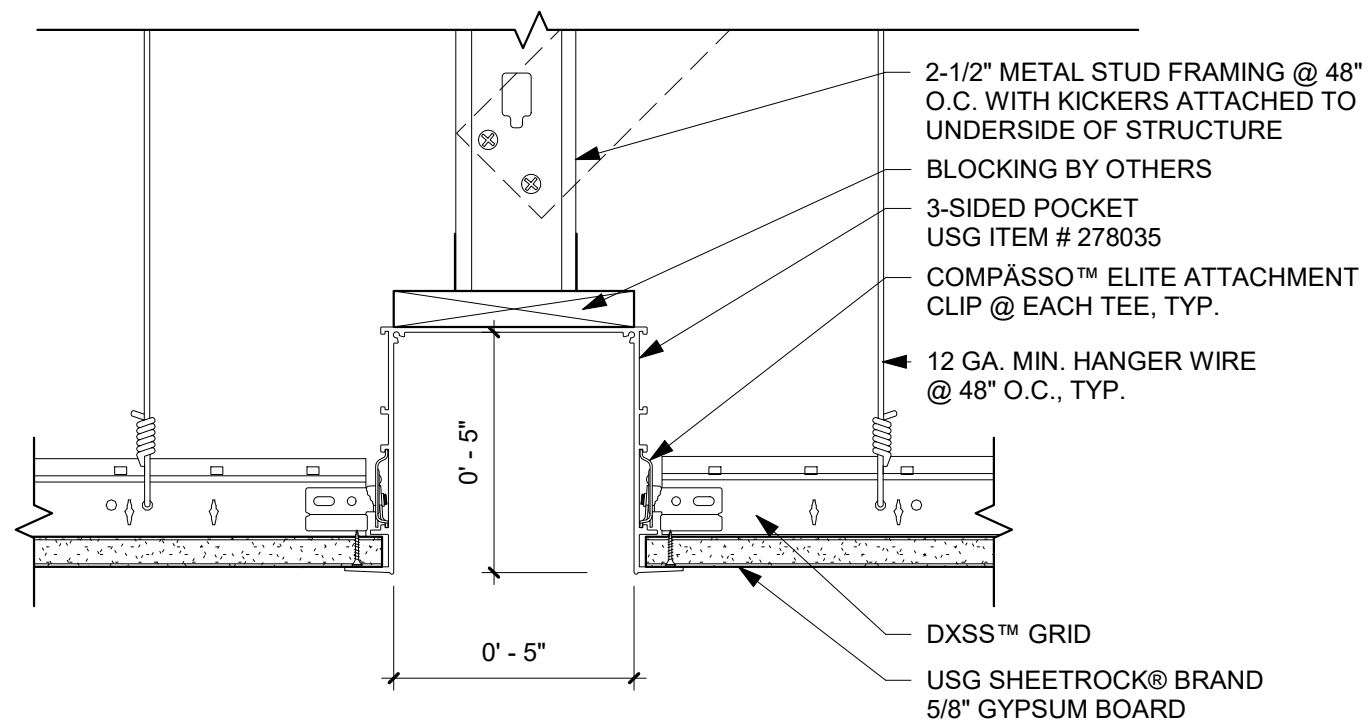

DRYWALL FLANGE / METAL FRAMING

① 3-SIDED CURTAIN POCKET DETAIL
3" = 1'-0"